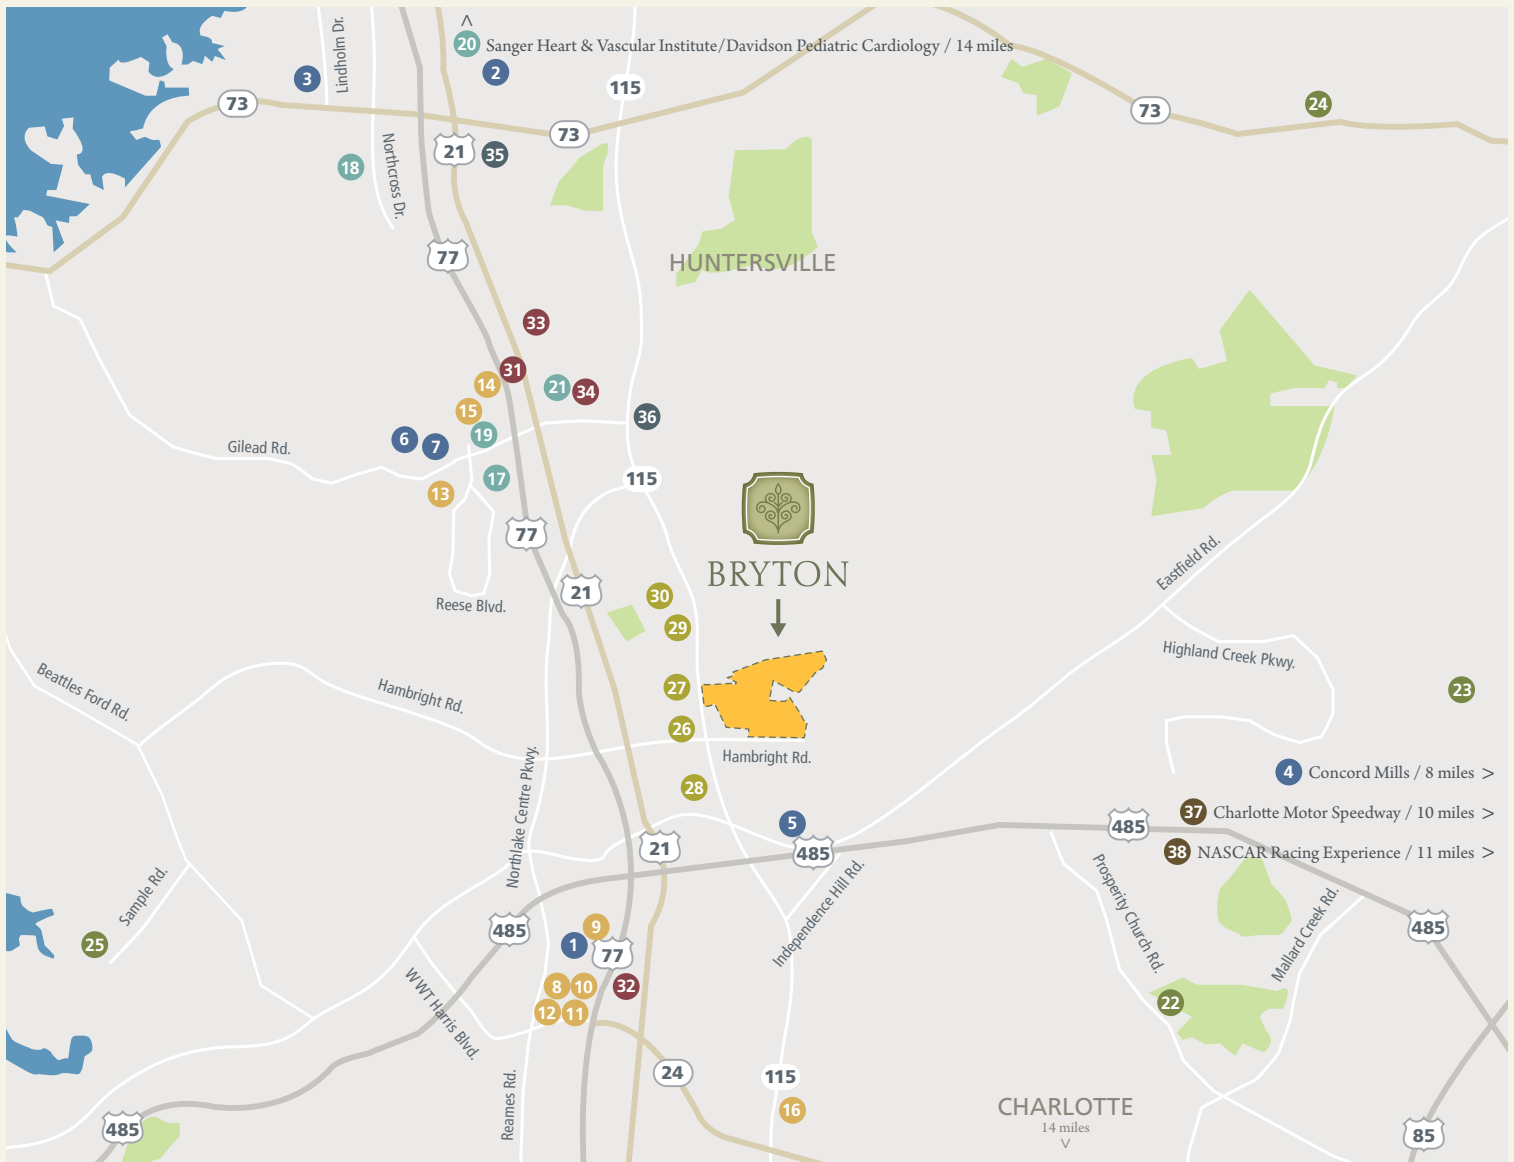

MASTER PLAN

BRYTON

Naturally URBAN

BRYTON Community MASTER PLAN

Pool, Cabana & Grilling Stations

Playground

Athletic Fields

Crane Creek

Nature Trails

Neighborhoods

- **BROOKSON**
Apartment Homes
- **BRYTON SQUARE**
Townhomes by Ryan Homes
- **BRYTON TRACE**
Single-Family Homes by Lennar

AREA ATTRACTIONS

SHOPPING/RETAIL

- 1 Northlake Mall
- 2 Northcross Shopping Center
- 3 Birkdale Village
- 4 Concord Mills
- 5 Walmart
- 6 Earth Fare
- 7 Harris Teeter

RESTAURANTS

- 8 TGI Friday's
- 9 Firebirds Wood Fire Grill
- 10 On The Border Mexican Grill
- 11 P.F. Changs
- 12 Olive Garden

RESTAURANTS (Continued)

- 13 Five Guys Burgers and Fries
- 14 Killingtons Restaurant & Pub
- 15 Salsarita's Fresh Cantina
- 16 Bobbee O's BBQ

PARKS & RECREATION

- 22 The Tradition Golf Club
- 23 Highland Creek Golf Club
- 24 Bradford Park
- 25 Latta Plantation Nation Center

SCHOOLS

- 26 Blythe Elementary
- 27 JM Alexander Middle School
- 28 North Mecklenberg High School
- 29 Lake Norman Charter School
- 30 Central Piedmont Community College - Merancas Campus